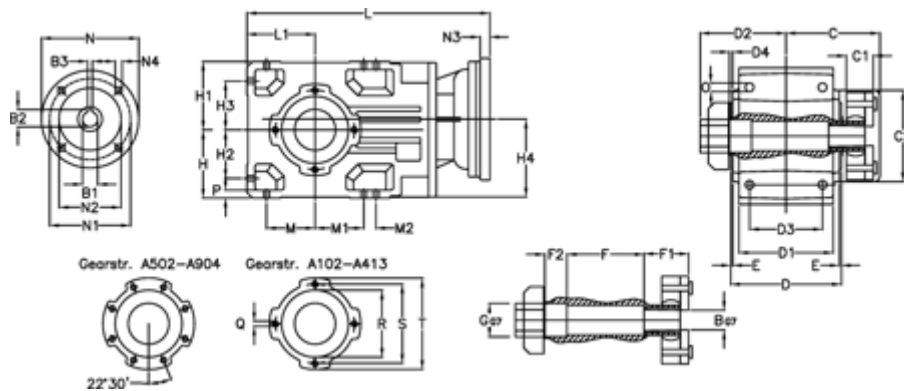

Article number: 29600102386025
 Description: Bevel helical gearbox
 A102QF20-23,8-P71B5

Measures

B = 20	D1 = 95	F2 = 36	L = 282.5	N3 = -
B1 = 14	D2 = 90	G = 32	L1 = 70	N4 = M8x16
B2 = 16.3	D3 = 75	GA = 14,5 NM	M = 50.0	O = 9.5
B3 = 5	d4 = 4.5	H = 70	M1 = 50.0	P = 9
C = 101.5	Description = A102QF-xx-P71 B5	H1 = 70	M2 = -	Q = M8x12
C1 = 29	E = 3.0	H2 = 50.0	N = 160	R = 80
C2 = 83.0	F = 77.5	H3 = 50.0	N1 = 130	S = 100
D = 117	F1 = 36.0	H4 = 83.0	N2 = 110	T = 120